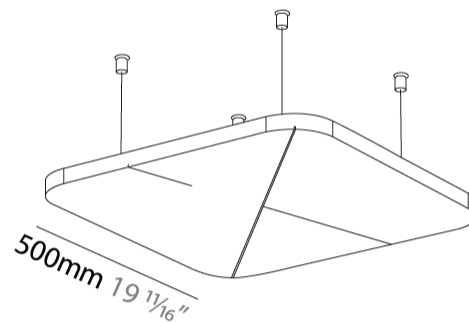

PROJECT	
TYPE	
SPECIFIER	
QUANTITY	
DATE	

QUANTUM ACOUSTIC PANEL SUSPENSION

A300706-

base number	Finishes (Diamond)	Finish Options	Cable Length

1. To build a product code in our configurator select the specify button on the base model # product page
2. To build a manual product code on this datasheet choose from the options listed below in blue font and add the suffix to the base model #

GENERAL

Series: Quantum Acoustic Panel
Brand: Prolicht
Division: Architectural
Mounting Type: Suspension
Mounting Location: Ceiling
Subcategory: Acoustic

PHYSICAL

Shape: Round
Length (mm): 500
Length (in): 19 11/16
Width (mm): 500
Width (in): 19 11/16
Height (mm): 24
Height (in): 15/16

Fixture Finish: [ANC / ASH / BNA / BTC / BZE / CEL / EGG / EVG / FOG / FOS / FST / FUA / IRI / IRO / KHA / LIC / LIM / MER / MSN / MUS / ONX / PEA / PLU / POL / PPY / RAY / ROY / RST / STE / SWD / TAN / TAU](#)

Holder Finish: [SSR / BKV / CWI / CRY / HAB / LAG / UFT / ITA / RUA / RUR / MIC / FTG / MYG / TWT / LOD / PUS / FRO / FUP / KIA / POP / BLS / SPG / MEY / GOH / GUM / CHC / COM / ABZ / JAG](#)

Fixture Material: [Aluminum](#)
[Cable Details: 2000mm / 6000mm Transparent Cable](#)

ELECTRICAL

LED

OPTICAL

RATINGS AND CERTIFICATIONS

Certified By: CSA Certified to UL and CSA Standards
IP rating: IP20