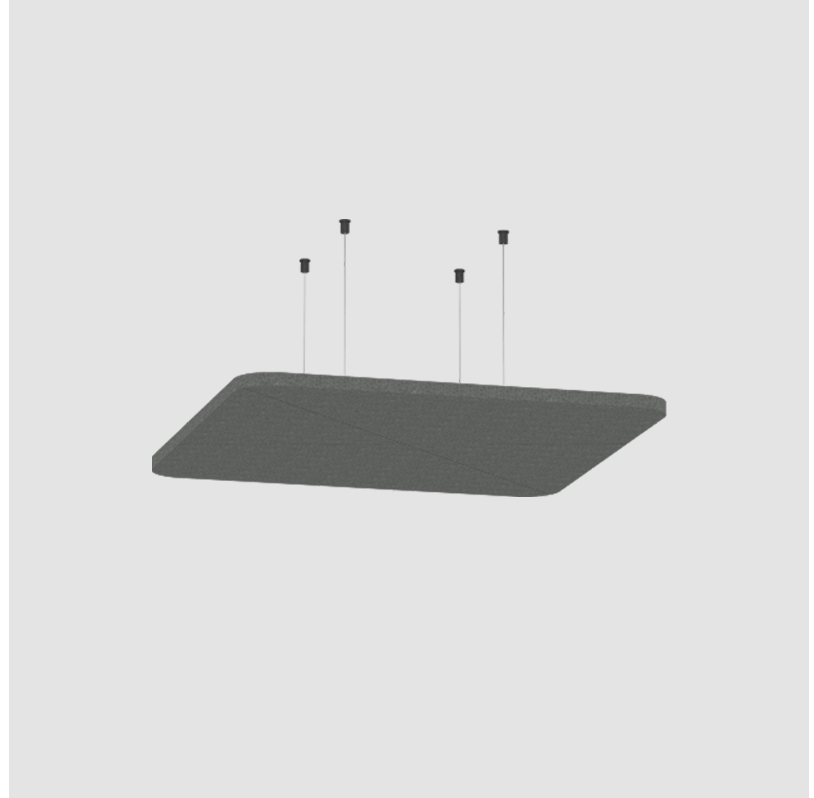

PROJECT	
TYPE	
SPECIFIER	
QUANTITY	
DATE	

QUANTUM ACOUSTIC PANEL SUSPENSION

A300706-

base number	Finishes (Diamond)	Finish Options	Cable Length

1. To build a product code in our configurator select the specify button on the base model # product page
2. To build a manual product code on this datasheet choose from the options listed below in blue font and add the suffix to the base model #

GENERAL

Series: Quantum Acoustic Panel
Brand: Prolicht
Division: Architectural
Mounting Type: Suspension
Mounting Location: Ceiling
Subcategory: Acoustic

PHYSICAL

Shape: Round
Length (mm): 500
Length (in): 19 11/16
Width (mm): 500
Width (in): 19 11/16
Height (mm): 24
Height (in): 15/16

Fixture Finish: [ANC / ASH / BNA / BTC / BZE / CEL / EGG / EVG / FOG / FOS / FST / FUA / IRI / IRO / KHA / LIC / LIM / MER / MSN / MUS / ONX / PEA / PLU / POL / PPY / RAY / ROY / RST / STE / SWD / TAN / TAU](#)

Holder Finish: [SSR / BKV / CWI / CRY / HAB / LAG / UFT / ITA / RUA / RUR / MIC / FTG / MYG / TWT / LOD / PUS / FRO / FUP / KIA / POP / BLS / SPG / MEY / GOH / GUM / CHC / COM / ABZ / JAG](#)

Fixture Material: [Aluminum](#)
[Cable Details: 2000mm / 6000mm Transparent Cable](#)

ELECTRICAL

LED

OPTICAL

RATINGS AND CERTIFICATIONS

Certified By: CSA Certified to UL and CSA Standards
IP rating: IP20